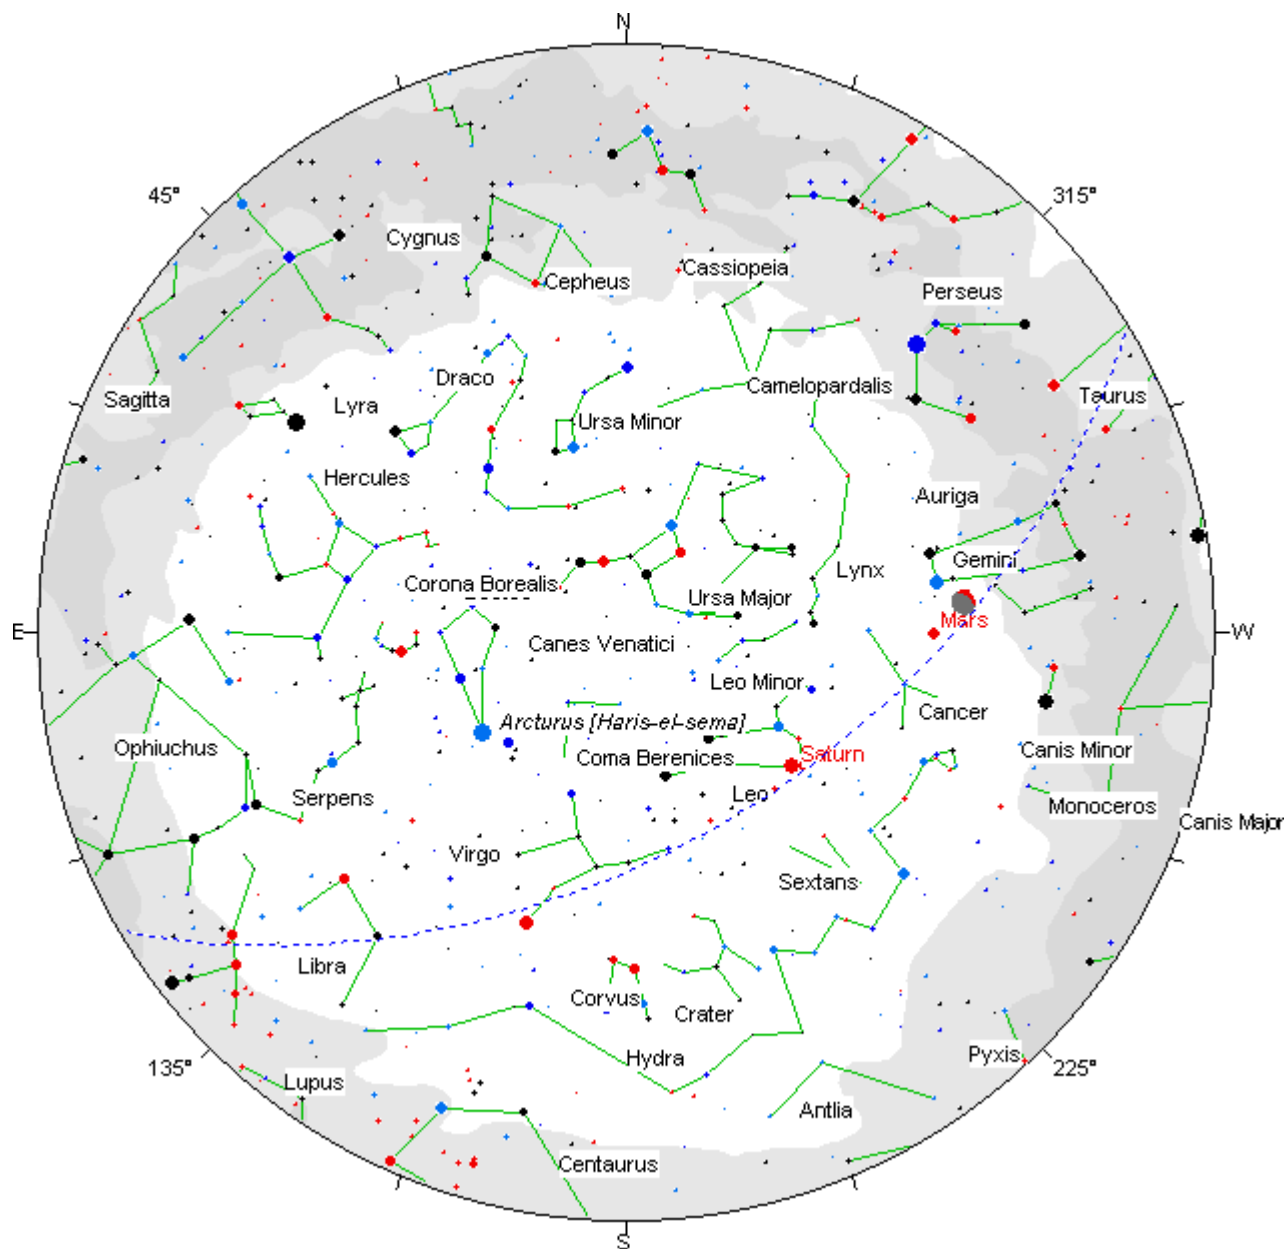

Go to AstroHobby.com for an explanation of the solar system ephemeris table.

Universal Time (UTC): Saturday 2008-05-10 03:00:00

UTC Adjustment (Time - UTC): -05:00

Date, Time: Friday 2008-05-09 22:00:00

Longitude: West 87.91556° = 87° 54' 56"

Latitude: North 42.18194° = 42° 10' 55"

Julian Day: 2454596.62500000 (+76.8s = Dynamical time)

Local Sidereal Time: 12h 22.8m

Moon Phase: First Quarter -26°

Object	-----J2000.0----- RA	Dec	----Horizon--- Azimuth	Alt	---Ecliptical--- Elong	Constel	Anglr Size	Illum
Sun	03h 09.1m	+17° 39'	138° NW	-18°		Ari	31.7'	
Mercury	04h 35.3m	+24° 32'	126° NW	+0°	21° E	Tau	7.3"	48%
Venus	02h 38.2m	+14° 20'	143° NW	-24°	8° W	Ari	9.8"	99%
Mars	08h 10.4m	+21° 50'	89° W	+34°	70° E	Cnc	5.5"	91%
Jupiter	19h 36.1m	-21° 38'	275° E	-27°	117° W	Sgr	42.3"	
Saturn	10h 17.1m	+12° 34'	52° SW	+50°	102° E	Leo	18.3"	
Uranus	23h 30.5m	-04° 00'	200° NNE	-49°	58° W	Psc	3.4"	
Neptune	21h 45.9m	-13° 48'	242° ENE	-45°	86° W	Cap	2.2"	
Pluto	18h 02.8m	-17° 01'	286° ESE	-7°	139° W	Sgr	0.1"	
Moon	07h 42.2m	+23° 14'	95° W	+30°	64° E	Gem	32.5'	28%