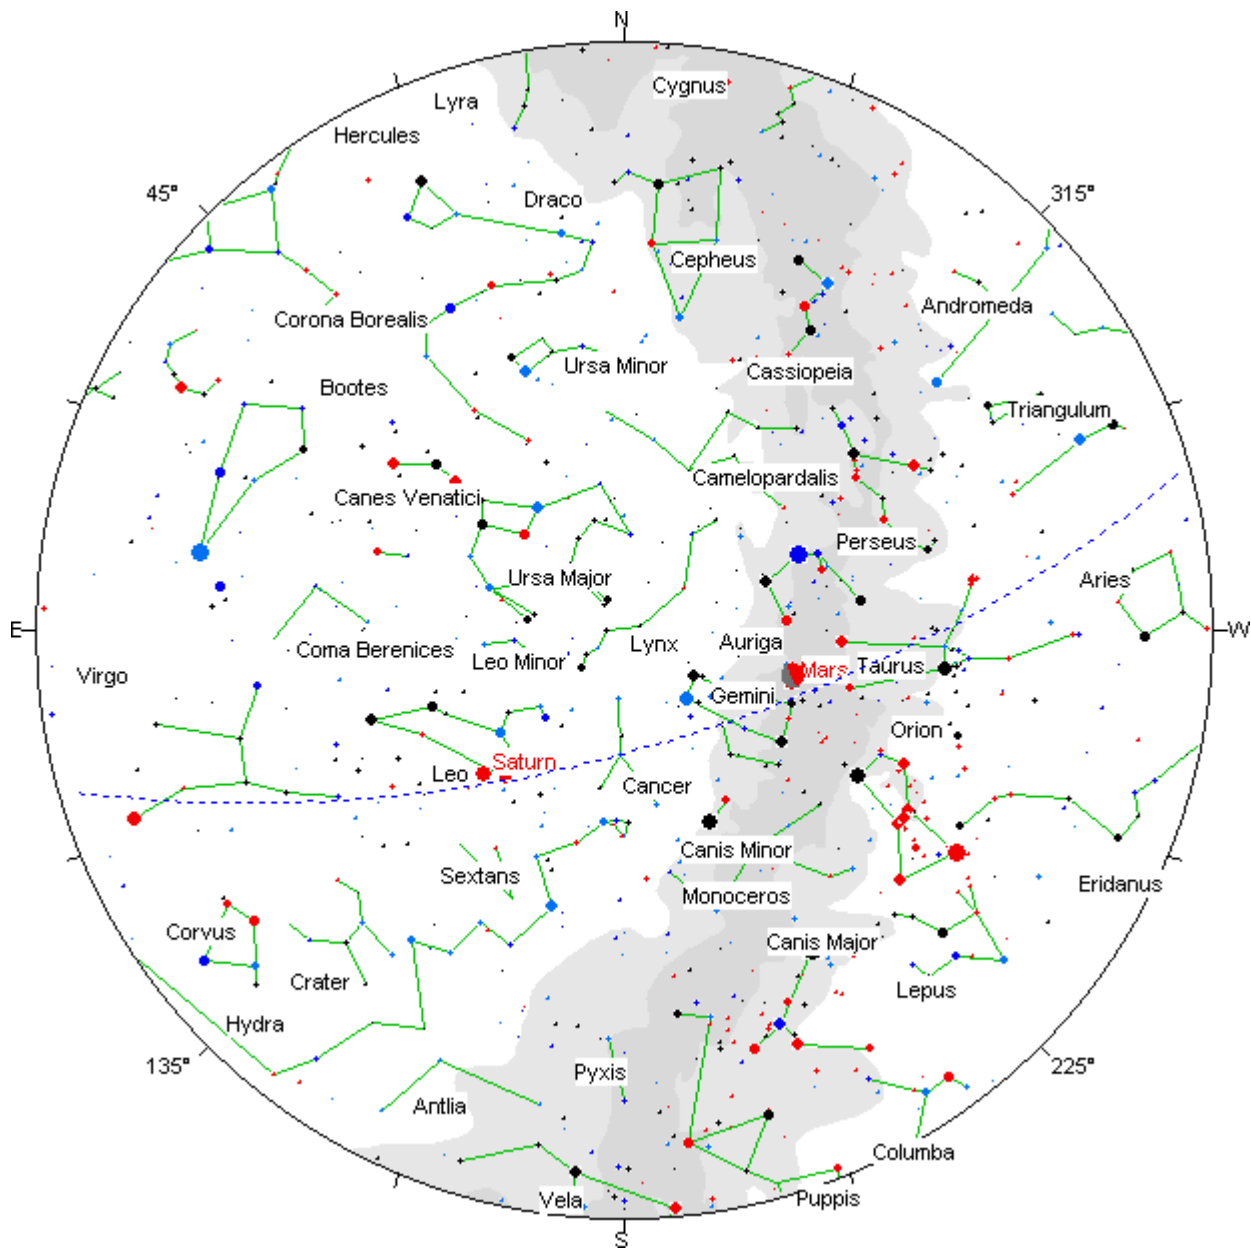

Go to AstroHobby.com for an explanation of the solar system ephemeris table.

Universal Time (UTC): Saturday 2008-03-15 03:00:00

UTC Adjustment (Time - UTC): -05:00

Date, Time: Friday 2008-03-14 22:00:00

Longitude: West 87.91556° = 87° 54' 56" Latitude: North 42.18194° = 42° 10' 55"

Julian Day: 2454540.62500000 (+76.6s = Dynamical time)

Local Sidereal Time: 08h 42.0m

Moon Phase: First Quarter +8°

Object	-----J2000.0----- RA	Dec	----Horizon--- Azimuth	Alt	---Ecliptical-- Elong	Constel	Anglr Size	Illum
Sun	23h 40.9m	-02° 04'	123° WNW	-32°		Psc	32.2'	
Mercury	22h 11.5m	-13° 07'	140° NW	-54°	25° W	Aqr	6.0"	72%
Venus	22h 19.8m	-11° 36'	138° NW	-52°	22° W	Aqr	10.9"	93%
Mars	06h 16.1m	+25° 57'	73° WSW	+56°	99° E	Gem	8.0"	90%
Jupiter	19h 17.1m	-22° 11'	228° NE	-62°	67° W	Sgr	35.6"	
Saturn	10h 24.4m	+11° 57'	316° SE	+52°	159° E	Leo	19.8"	
Uranus	23h 20.3m	-05° 04'	125° NW	-38°	6° W	Aqr	3.3"	
Neptune	21h 41.0m	-14° 11'	151° NNW	-58°	32° W	Cap	2.2"	
Pluto	18h 03.9m	-17° 05'	245° ENE	-47°	84° W	Sgr	0.1"	
Moon	06h 14.2m	+27° 17'	75° WSW	+57°	98° E	Gem	32.5'	57%